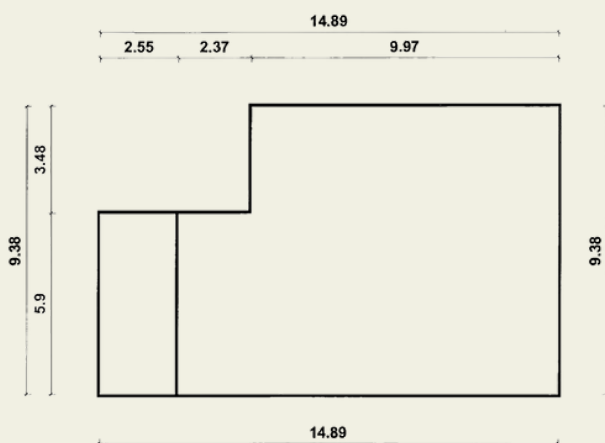

Owens Lounge

Upper Level, Main Grandstand

A smaller lounge located beside our Fairway Lounge in the upper grandstand, this space boasts wonderful views.

The space has sliding doors that open onto a large covered deck and the lounge has a private bar and bathroom facilities.

Room Specifications

Set-up style

- Cocktail - 80
- Theatre - 50
- Caberet - 50
- Banquet - 60
- Classroom - 40
- Hollow Square - 26
- U-Shape - 25

Floor Area: 107 sqm